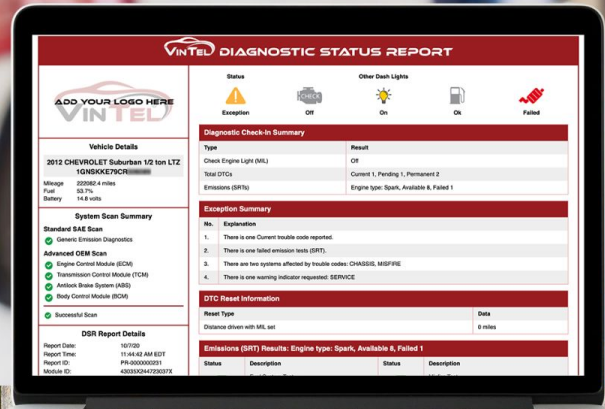

The Standard for
Automotive Diagnostic
Reporting

VINTEL Subscription Per Rooftop

Subscriptions:

\$190 / month

+ **\$15.00 additional scanner** per month

Initiation One-Time Fees:

+ OBD Scanner: **\$99 per scanner**

+ Set up fee: **\$225.00**

+ Shipping: **\$12.00**

Why Subscribe to VINTEL®?

- White labeling on customer facing DSR report
- Reflects dealer's name and logo, labor rates and hours
- Opens integration pathways to multiple systems