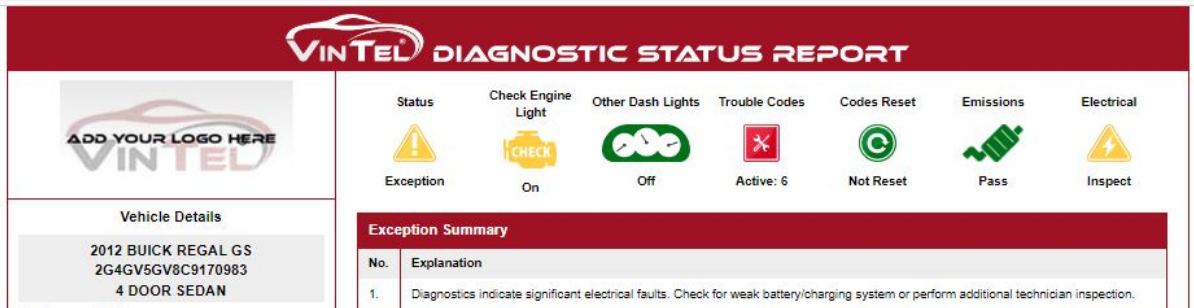

Why Subscribe to VINTEL®?

- White labeling on customer facing DSR report
- Reflects dealer's name and logo, labor rates and hours
- Opens integration pathways to multiple systems